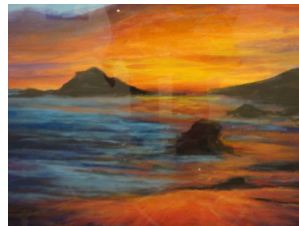

California Sunset
Betty Olson
Acrylic - 16x20
$ 85