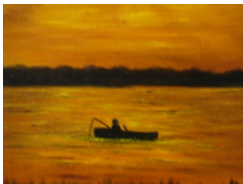

Maine's Rocky Shore
 Don Rohrbach
 Oil - 12x16
 \$ 75

RR Tracks
 Peter Sylvan
 Watercolor
 16x19 \$150

Fisherman of the Sea
 Don Rohrbach
 Oil - 14x18
 \$175

Dawn
 Dorothea Green
 Oil
 16x20 \$100

The Feather Bowler
 Peter Sylvan
 Watercolor
 14.5x17.25
 \$ 85

Lone Fisherman
 Betty Olson
 Oil - 18x24
 \$100

California Sunset
 Betty Olson
 Acrylic - 16x20
 \$ 85

My Secret Wood
 Ukdae Lee
 Oil - 16x20
 NFS

Grandpa's Scooter
 Stella A. Collins
 Oil - 12x16
 NFS

A Summer Day
 JoAnn Billiu
 Acrylic - 16x20
 \$ 80